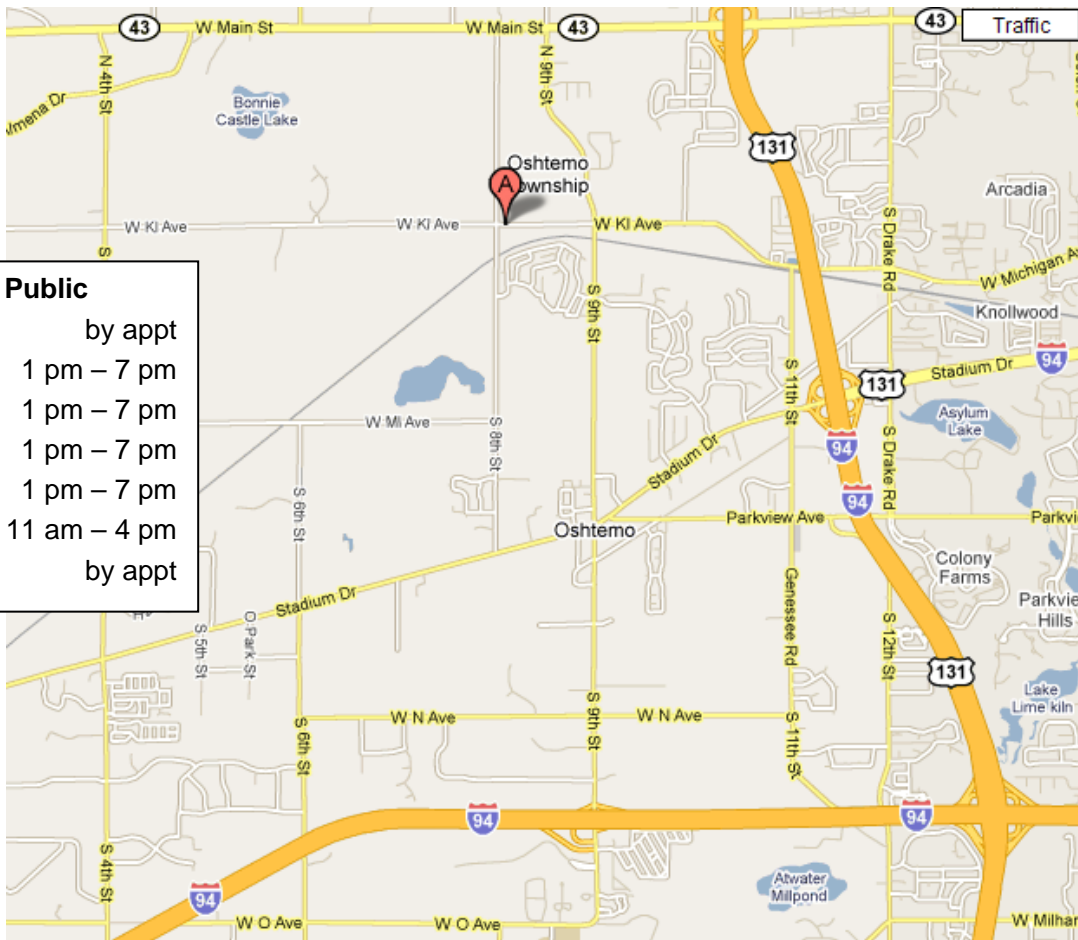

SPCA of Southwest Michigan *(A on the map)*

269.344.1474 | info@spcaswmich.org

6955 West KL Avenue, Kalamazoo, MI 49009

From I-94

Take the 9th Street exit. Go North on 9th Street for about 3 miles. Turn West (left) onto West KL Avenue (traffic light). Go about a half mile on KL Avenue. SPCA is on your left. If you're at the blinking red light on 8th Street, you have gone slightly too far.

From Highway 43

Go South onto North 9th Street. Road curves. Turn West (right) onto West KL Avenue (traffic light). Go about a half mile on KL Avenue. SPCA is on your left. If you're at the blinking red light on 8th Street, you have gone slightly too far.

From Highway 131

Take the Stadium Drive / Oshtemo exit. Go west on Stadium Drive for about 1 mile. Go North on South 9th Street (right turn) for about 1.5 miles. Turn West (left) on West KL Avenue (traffic light). Go about a half mile on KL Avenue. SPCA is on your left. If you're at the blinking red light on 8th Street you have gone slightly too far.